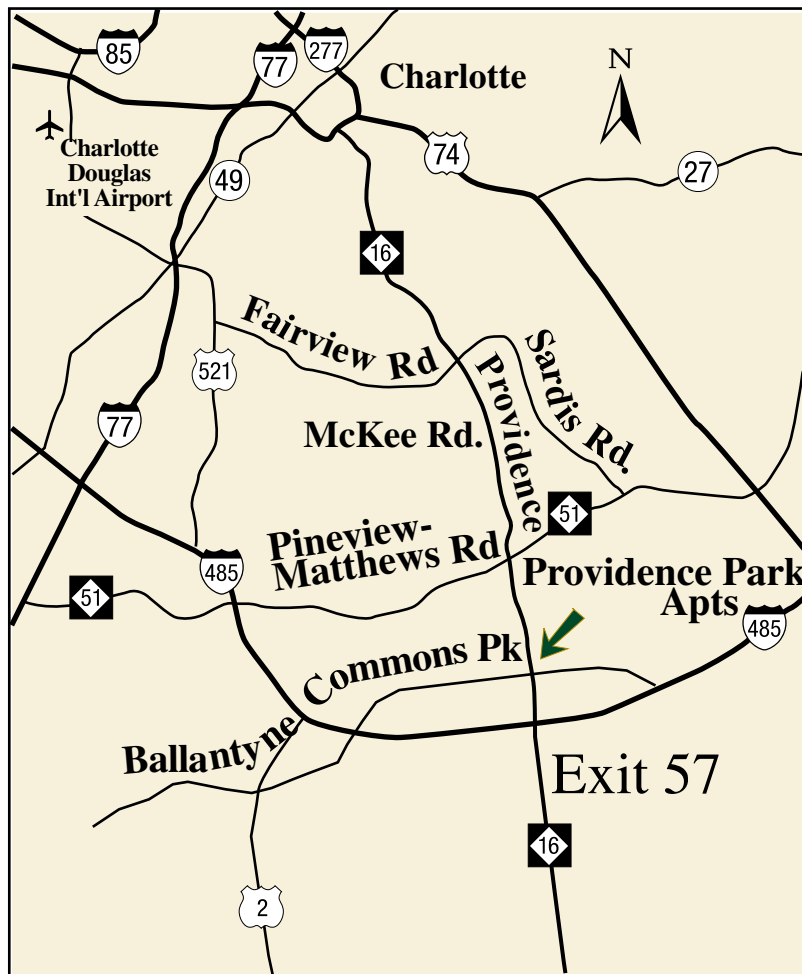

Directions:

From Ballantyne, take I-485 East to Exit 57 (Providence Road). Head north (left) one-half mile to Ballantyne Commons Parkway/McKee Road. Turn east (right) on McKee. Providence Park Apartment Homes are on McKee Road on your left (north side). See you here!

4800 Providence Park Drive

Charlotte, NC 28270

704-844-9410

PROVIDENCE
P · A · R · K
A P A R T M E N T H O M E S